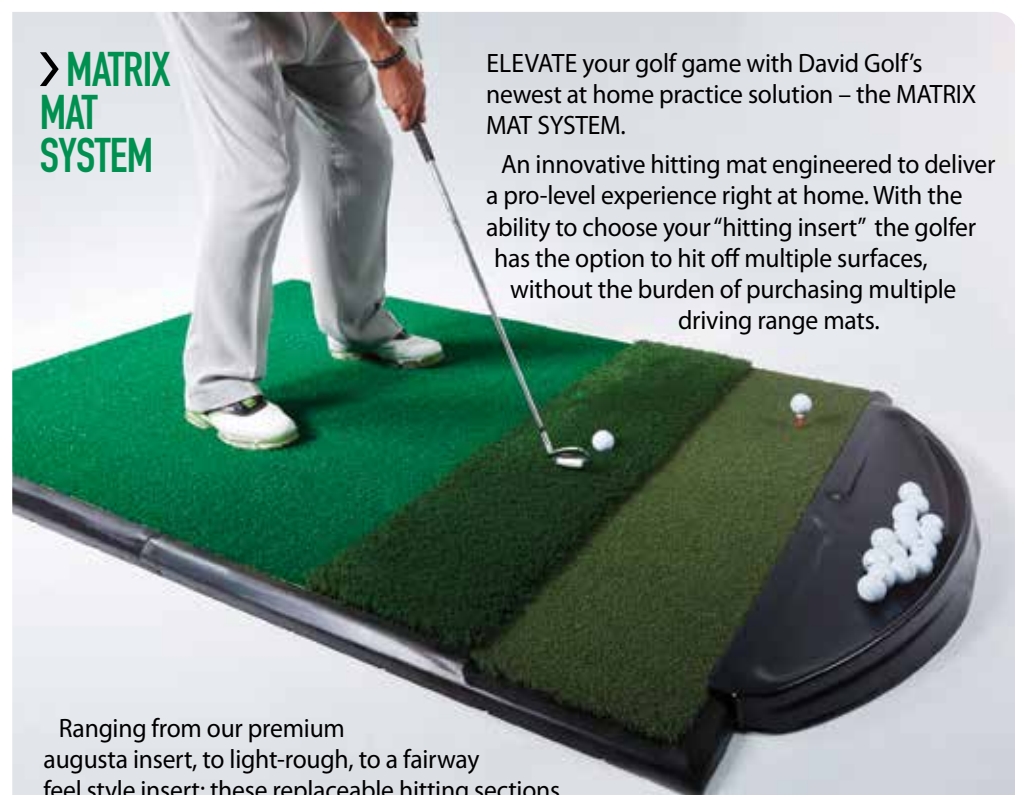

> MATRIX MAT SYSTEM

ELEVATE your golf game with David Golf's newest at home practice solution – the MATRIX MAT SYSTEM.

An innovative hitting mat engineered to deliver a pro-level experience right at home. With the ability to choose your "hitting insert" the golfer has the option to hit off multiple surfaces, without the burden of purchasing multiple driving range mats.

Ranging from our premium augusta insert, to light-rough, to a fairway feel style insert; these replaceable hitting sections offer the golfer diversity and choice. Discover the MATRIX MAT SYSTEM and transform your practice sessions into a top-tier training experience.

Price from $985
www.davidgolf.com.au

> TRUE LUX GOLF GLOVE

EXPERIENCE unparalleled performance with the all-new TRUE Lux Golf Glove, crafted from premium AAA Cabretta leather for exceptional comfort and durability. Not content to stop there, we've upped the ante even further with a laser perforated topside for enhanced flex and breathability, alongside reinforced durability zones to ensure these gloves go the distance.

Featuring our signature Dead Golfer logo, the TRUE Lux Golf Glove seamlessly blends style and functionality, making it an essential accessory for any golfer aiming to elevate their game.

The perfect gift this Christmas. Available individually or in a collection of 3.